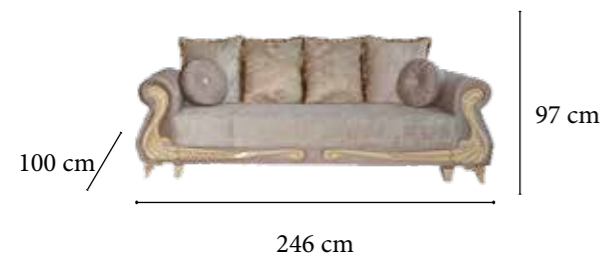

DUBAI

sofa set