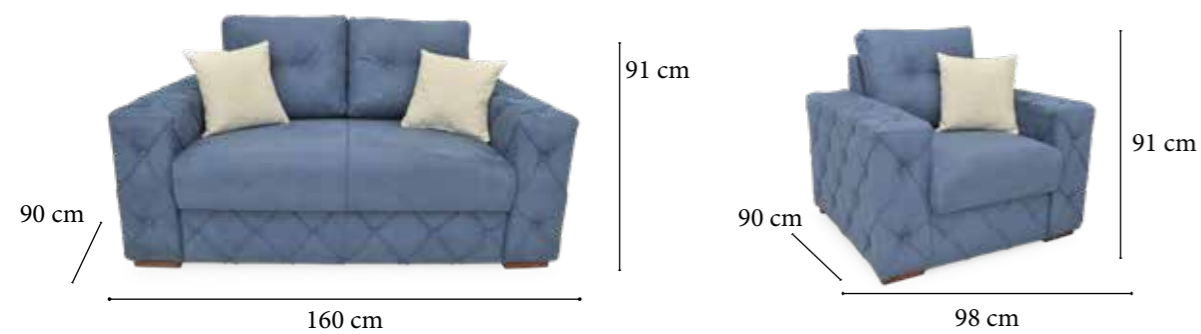

SARA LUX

Sofa Set