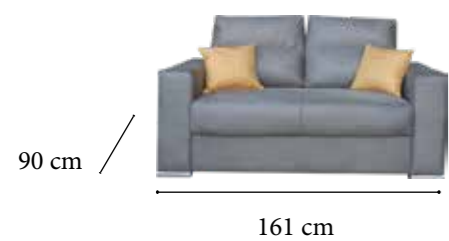

SARA

sofa set