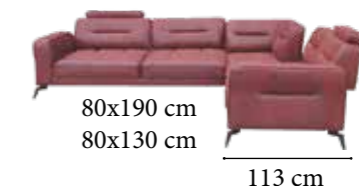

Bed: 120x190 cm

SEVILJA

Corner Set

If your preference is for assertive and comfortable designs in living spaces, you can create the decoration of your dreams with the Sevilja sofa set. Combining modern forms with elegant design lines, the Sevilja Corner set helps you create an impressive look in your living room or living room. You can create the warm and comfortable environment you dream of in your home with the Sevilja Corner set, which combines glamorous elegance inspired by refined tastes with high-level comfort.

Bed: 120x190 cm

LINEA

Corner Set

Standing out with its timeless and stylish design, the Linea Corner set is waiting to take its place in your living spaces with its comfortable structure. The product group that you can choose for your living room or living room increases its usefulness with various modules and storage options.