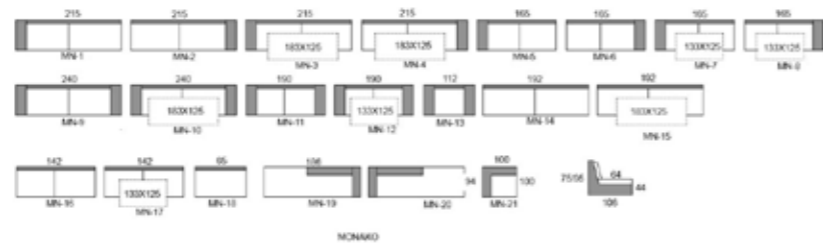

MONAKO

Corner Set

It is extremely important to decorate the living rooms and halls, which are the areas where the most time is spent, in an elegant way. At this point, it is necessary to pay great attention to the design of the sofa sets. Monaco Corner sets, on the other hand, are the most suitable choice for this job with their quality upholstery using trendy colors and patterns.

LUSO

Corner Set

The living room, where the best memories and laughter accumulate, is the place where you spend more time than other rooms in the house. We offer you the Luso Living Room Set to crown this time.