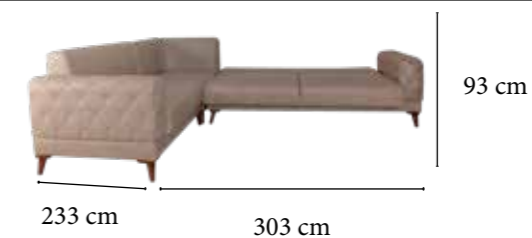

Functional, stylish and comfortable... Every detail used in the design of the Montana Corner set will add comfort to your life while beautifying your decoration. The storage space with the Zerowall bed mechanism in triple and double sofas, the sofa set that strengthens its ergonomic structure with its high legs that facilitate cleaning, and the fabric options also allow you to create a sofa set that suits your taste.