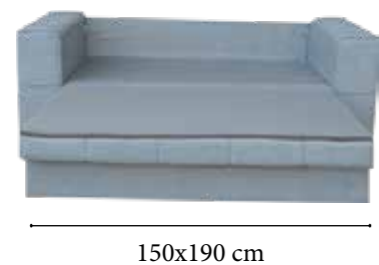

GRAND

Sofa Set