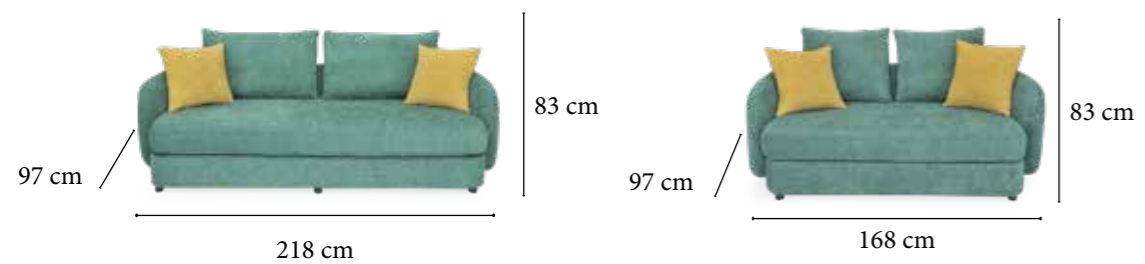

STAR

Sofa Set